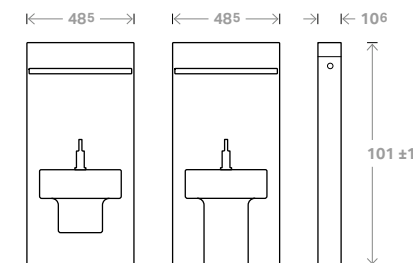

Geberit Monolith for bidets

The Geberit Monolith sanitary module for bidets can be combined with either a wall-hung or floor standing ceramic appliance. The glass front cladding is available in three colours.