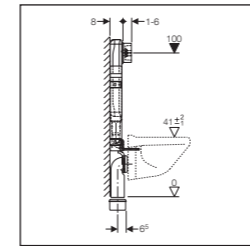

The new Delta Line

The actuator plates of the new Delta Line convince through stylish design variants and a wide selection of differing versions.

The range of new Delta actuator plates was developed especially for use in modern bathroom worlds. The smaller dimensions of the plates are fully in line with the latest trends and enable them to fit seamlessly into harmonious bathroom designs.

Design

The Delta actuator plates are available in both, the flush-stop as well as the dual flush version – each in three attractive colours. The design selection now includes not only round, but also square buttons to fit into various bathroom environments.

Extension of existing range

The new line is distinguished not only by modern design but also represents an extension of the existing range in the accustomed high quality. The Delta range thus creates added value for the user compared with previous models.

Kombifix Elements

New cisterns have also been developed to match the Delta Line; these are adapted to the smaller dimensions of the actuator plates. The service openings are designed such that easy access for maintenance is ensured at all times.

Kombifix element with UP172, front actuation

Application Purpose

- For installation in front of or inside a solid wall
- For wall-hung solutions

Characteristics

- Installation height 109 cm
- Installation depth 8 cm
- Dual flush with Delta50 or Delta21 actuator plate

Product Details

Factory setting	6 and 3 l
Flush range small	3 l
Flush range large	6/9 l
Interruptible flush-stop	6/9 l

Ordering Information

110.150.00.1
Kombifix element with UP172, front actuation

- Flush-stop or single flush with Delta40 or Delta11 actuator plate