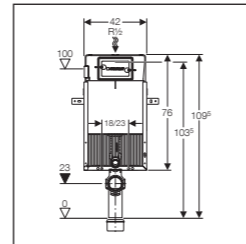

Kombifix element with UP182, front actuation

Application Purpose

- For installation in front of or inside a solid wall
- For wall-hung solutions

Characteristics

- Installation height 109.5 cm
- Installation depth 12 cm
- Dual flush with Delta50 or Delta21 actuator plate

Product Details

Factory setting	6 and 3 l
Flush range small	3/4 l
Flush range large	6/9 l
Interruptible flush-stop	6/9 l

Ordering Information

110.171.00.1
Kombifix element with UP182, front actuation

- Flush-stop or single flush with Delta40 or Delta11 actuator plate