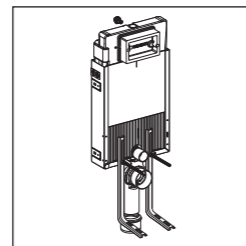

Kombifix element with UP182, with short support legs

Application Purpose

- For installation in front of or inside a solid wall
- For wall-hung solutions

Characteristics

- Installation height 109.5 cm
- Installation depth 12 cm
- Dual flush with Delta50 or Delta21 actuator plate

Product Details

Factory setting	6 and 3 l
Flush range small	3/4 l
Flush range large	6/9 l
Interruptible flush-stop	6/9 l

Ordering Information

110.170.00.1
Kombifix element with UP182, with short support legs

- Flush-stop or single flush with Delta40 or Delta11 actuator plate