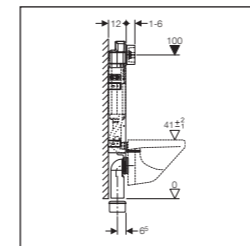

Kombifix element with UP182, with short support legs

Application Purpose

- For installation in front of or inside a solid wall
- For wall-hung solutions

Characteristics

- Installation height 109.5 cm
- Installation depth 12 cm
- Dual flush with Delta50 or Delta21 actuator plate

Product Details

Factory setting	6 and 3 l
Flush range small	3/4 l
Flush range large	6/9 l
Interruptible flush-stop	6/9 l

Ordering Information

110.170.00.1
Kombifix element with UP182, with short support legs

- Flush-stop or single flush with Delta40 or Delta11 actuator plate