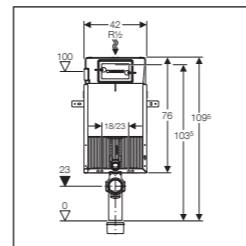

Kombifix element with UP182, with short support legs

Application Purpose

- For installation in front of or inside a solid wall
- For wall-hung solutions

Characteristics

- Installation height 109.5 cm
- Installation depth 12 cm
- Dual flush with Delta50 or Delta21 actuator plate

Product Details

Factory setting	6 and 3 l
Flush range small	3/4 l
Flush range large	6/9 l
Interruptible flush-stop	6/9 l

Ordering Information

110.170.00.1
Kombifix element with UP182, with short support legs

- Flush-stop or single flush with Delta40 or Delta11 actuator plate