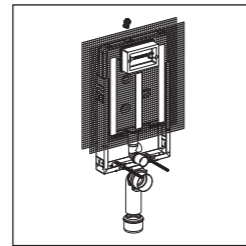

The new Delta Line

The actuator plates of the new Delta Line convince through stylish design variants and a wide selection of differing versions.

The range of new Delta actuator plates was developed especially for use in modern bathroom worlds. The smaller dimensions of the plates are fully in line with the latest trends and enable them to fit seamlessly into harmonious bathroom designs.

Design

The Delta actuator plates are available in both, the flush-stop as well as the dual flush version – each in three attractive colours. The design selection now includes not only round, but also square buttons to fit into various bathroom environments.

Extension of existing range

The new line is distinguished not only by modern design but also represents an extension of the existing range in the accustomed high quality. The Delta range thus creates added value for the user compared with previous models.

Kombifix Elements

New cisterns have also been developed to match the Delta Line; these are adapted to the smaller dimensions of the actuator plates. The service openings are designed such that easy access for maintenance is ensured at all times.

Kombifix element with UP172, front actuation

Application Purpose

- For installation in front of or inside a solid wall
- For wall-hung solutions

Characteristics

- Installation height 109 cm
- Installation depth 8 cm
- Dual flush with Delta50 or Delta21 actuator plate

Product Details

Factory setting	6 and 3 l
Flush range small	3 l
Flush range large	6/9 l
Interruptible flush-stop	6/9 l

Ordering Information

110.150.00.1
Kombifix element with UP172, front actuation

- Flush-stop or single flush with Delta40 or Delta11 actuator plate