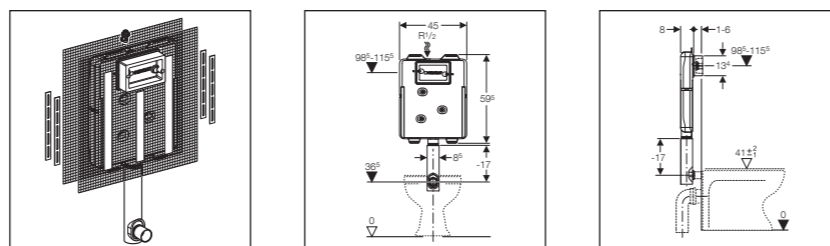

### UP172 concealed cistern, front actuation, thickness 8 cm

- Application Purpose**
- For concealed installation
  - For floor-standing solutions

- Characteristics**
- Dual flush with Delta50 or Delta21 actuator plate
  - Flush-stop or single flush with Delta40 or Delta11 actuator plate