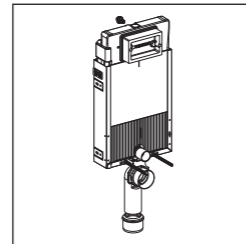

Kombifix element with UP182, front actuation

Application Purpose

- For installation in front of or inside a solid wall
- For wall-hung solutions

Characteristics

- Installation height 109.5 cm
- Installation depth 12 cm
- Dual flush with Delta50 or Delta21 actuator plate

Product Details

Factory setting	6 and 3 l
Flush range small	3/4 l
Flush range large	6/9 l
Interruptible flush-stop	6/9 l

Ordering Information

110.171.00.1
Kombifix element with UP182, front actuation

- Flush-stop or single flush with Delta40 or Delta11 actuator plate