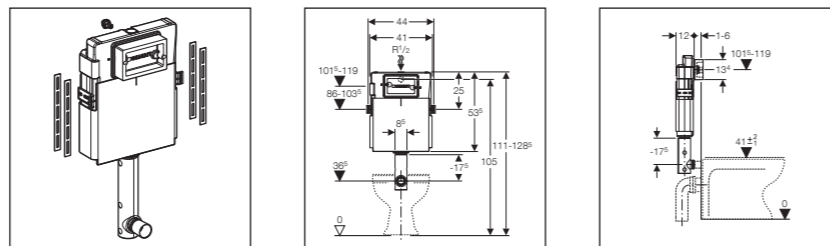

UP182 concealed cistern, front actuation, thickness 12 cm

1. **Application Purpose**
2. For concealed installation
   - For floor-standing solutions

1. **Characteristics**
2. Dual flush with Delta50 or Delta21 actuator plate
   - Flush-stop or single flush with Delta40 or Delta11 actuator plate

Product Details

Factory setting	9 and 3 l
Flush range small	3/4 l
Flush range large	6/9 l
Interruptible flush-stop	6/9 l

Ordering Information
109.160.00.1
UP182 concealed cistern, front actuation, 12 cm