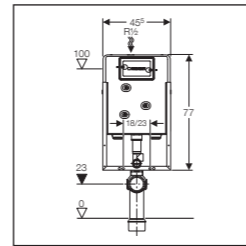

The new Delta Line

The actuator plates of the new Delta Line convince through stylish design variants and a wide selection of differing versions.

The range of new Delta actuator plates was developed especially for use in modern bathroom worlds. The smaller dimensions of the plates are fully in line with the latest trends and enable them to fit seamlessly into harmonious bathroom designs.

Design

The Delta actuator plates are available in both, the flush-stop as well as the dual flush version – each in three attractive colours. The design selection now includes not only round, but also square buttons to fit into various bathroom environments.

Extension of existing range

The new line is distinguished not only by modern design but also represents an extension of the existing range in the accustomed high quality. The Delta range thus creates added value for the user compared with previous models.

Kombifix Elements

New cisterns have also been developed to match the Delta Line; these are adapted to the smaller dimensions of the actuator plates. The service openings are designed such that easy access for maintenance is ensured at all times.

Kombifix element with UP172, front actuation

Application Purpose

- For installation in front of or inside a solid wall
- For wall-hung solutions

Characteristics

- Installation height 109 cm
- Installation depth 8 cm
- Dual flush with Delta50 or Delta21 actuator plate

Product Details

Factory setting	6 and 3 l
Flush range small	3 l
Flush range large	6/9 l
Interruptible flush-stop	6/9 l

Ordering Information

110.150.00.1
Kombifix element with UP172, front actuation

- Flush-stop or single flush with Delta40 or Delta11 actuator plate