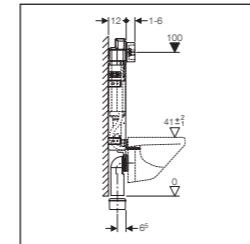

Kombifix element with UP182, front actuation

Application Purpose

- For installation in front of or inside a solid wall
- For wall-hung solutions

Characteristics

- Installation height 109.5 cm
- Installation depth 12 cm
- Dual flush with Delta50 or Delta21 actuator plate

Product Details

Factory setting	6 and 3 l
Flush range small	3/4 l
Flush range large	6/9 l
Interruptible flush-stop	6/9 l

Ordering Information

110.171.00.1
Kombifix element with UP182, front actuation

- Flush-stop or single flush with Delta40 or Delta11 actuator plate