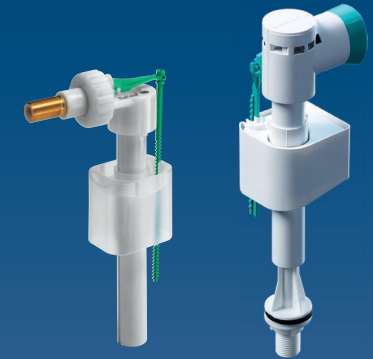

Geberit Flush Valve System

Connect. Adjust. Done.

Geberit Filling Valves

ImpulsBasic230

Dual flush

Water saving technology standard

Fits ceramic cisterns

- Fits ceramic cisterns with \varnothing 20 - 45 mm
- Adjustable height: 300 - 450 mm
- Axial offset of the actuator \pm 10 mm

Easy installation

ImpulsBasic330
side connection

ImpulsBasic340
bottom connection

Fits all ceramic cisterns

- Adjustable height

Wide hydraulic range

- Pressure range:
ImpulsBasic330 0.5 - 10 bar
ImpulsBasic340 0.1 - 10 bar

Silent

- Exceeds Sound Class I [20 dB (A)]:
ImpulsBasic330 17 dB (A)
ImpulsBasic340 18 dB (A)

Highly resistant to cleaning solvents

- All components in contact with water are made of PBT (polybutylene terephthalate)

■ GEBERIT

■ GEBERIT

Filling valves and Flush valve system

Flush valve system	Filling valves	
	Side / bottom water connection	
 Dual flush	 3/8" connection	 1/2" connection
 136.909.21.1 ImpulsBasic230	 136.723.00.1 ImpulsBasic330	 136.724.00.1 ImpulsBasic330
	 136.725.00.1 ImpulsBasic340	 136.726.00.1 ImpulsBasic340