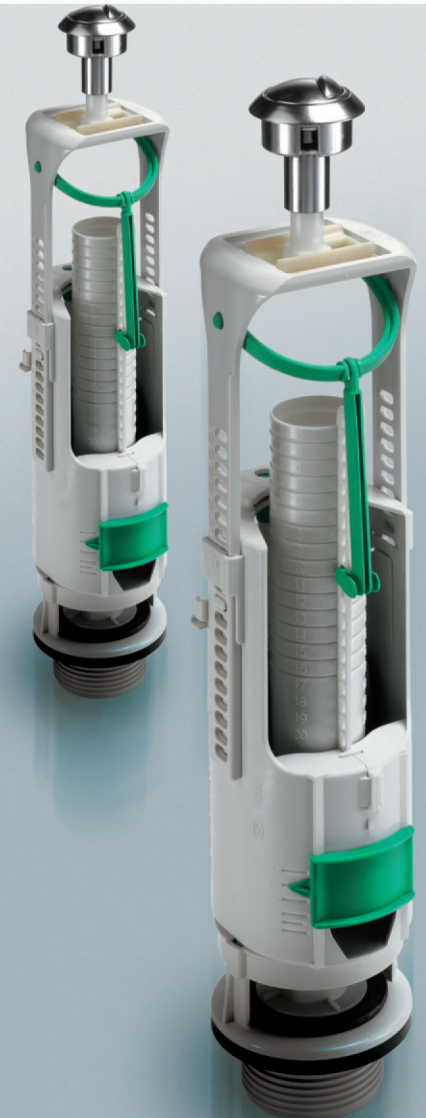

Geberit Flush Valve System

Connect. Adjust. Done.

Geberit Filling Valves

ImpulsBasic230

Dual flush

Water saving technology standard

Fits ceramic cisterns

- Fits ceramic cisterns with \varnothing 20 - 45 mm
- Adjustable height: 300 - 450 mm
- Axial offset of the actuator \pm 10 mm

Easy installation

ImpulsBasic330
side connection

ImpulsBasic340
bottom connection

Fits all ceramic cisterns

- Adjustable height

Wide hydraulic range

- Pressure range:
ImpulsBasic330 0.5 - 10 bar
ImpulsBasic340 0.1 - 10 bar

Silent

- Exceeds Sound Class I [20 dB (A)]:
ImpulsBasic330 17 dB (A)
ImpulsBasic340 18 dB (A)

Highly resistant to cleaning solvents

- All components in contact with water are made of PBT (polybutylene terephthalate)

■ GEBERIT

■ GEBERIT

Filling valves and Flush valve system

Flush valve system	Filling valves	
	Side / bottom water connection	
 Dual flush	 3/8" connection	 1/2" connection
 136.909.21.1 ImpulsBasic230	 136.723.00.1 ImpulsBasic330	 136.724.00.1 ImpulsBasic330
	 136.725.00.1 ImpulsBasic340	 136.726.00.1 ImpulsBasic340