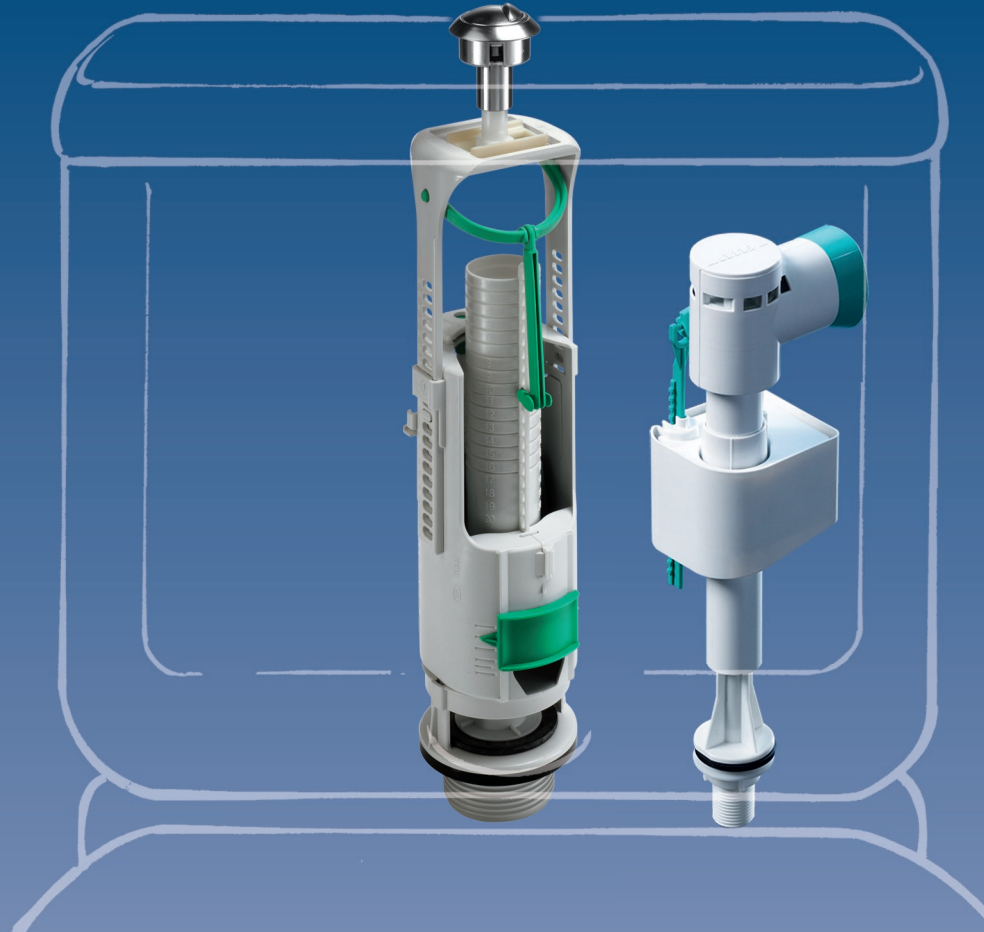

Geberit Flush Valve System

Connect. Adjust. Done.

Geberit Filling Valves

ImpulsBasic230

Dual flush

Water saving technology standard

Fits ceramic cisterns

- Fits ceramic cisterns with \varnothing 20 - 45 mm
- Adjustable height: 300 - 450 mm
- Axial offset of the actuator \pm 10 mm

Easy installation

ImpulsBasic330
side connection

ImpulsBasic340
bottom connection

Fits all ceramic cisterns

- Adjustable height

Wide hydraulic range

- Pressure range:
ImpulsBasic330 0.5 - 10 bar
ImpulsBasic340 0.1 - 10 bar

Silent

- Exceeds Sound Class I [20 dB (A)]:
ImpulsBasic330 17 dB (A)
ImpulsBasic340 18 dB (A)

Highly resistant to cleaning solvents

- All components in contact with water are made of PBT (polybutylene terephthalate)

■ GEBERIT

■ GEBERIT

Filling valves and Flush valve system

Flush valve system	Filling valves	
	Side / bottom water connection	
 Dual flush	 3/8" connection	 1/2" connection
 136.909.21.1 ImpulsBasic230	 136.723.00.1 ImpulsBasic330	 136.724.00.1 ImpulsBasic330
	 136.725.00.1 ImpulsBasic340	 136.726.00.1 ImpulsBasic340