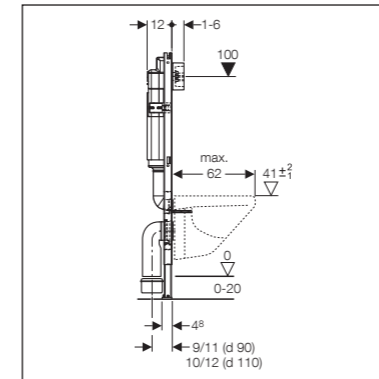

The new Delta Line

The actuator plates of the new Delta Line convince through stylish design variants and a wide selection of differing versions.

The range of new Delta actuator plates was developed especially for use in modern bathroom worlds. The smaller dimensions of the plates are fully in line with the latest trends and enable them to fit seamlessly into harmonious bathroom designs.

Design

The Delta actuator plates are available in both, the flush-stop as well as the dual flush version – each in three attractive colours. The design selection now includes not only round, but also square buttons to fit into various bathroom environments.

Extension of existing range

The new line is distinguished not only by modern design but also represents an extension of the existing range in the accustomed high quality. The Delta range thus creates added value for the user compared with previous models.

Duofix Elements

New cisterns have also been developed to match the Delta Line; these are adapted to the smaller dimensions of the actuator plates. The service openings are designed such that easy access for maintenance is ensured at all times.

Duofix element with UP182, front actuation

Application Purpose

- For front actuation
- For installation in part-height or room-height drywall construction in front of a solid or drywall construction
- For wall-hung WC with fastening distance 18 cm or 23 cm
- For a floor construction of 0–20 cm

Characteristics

- Installation depth 12 cm
- Self-supporting
- Galvanized leg supports, adjustable from 0–20 cm, with detent mark
- Powder-coated, colour Geberit blue
- Dual-flush with Delta50 or Delta21 actuator plate
- Flush-stop or single flush with Delta40 or Delta11
- Concealed cistern fully insulated against condensation
- Immediate post flush possible with factory setting
- Holes dia. 9 mm for fastening in wood frame construction
- Foot plate plastic, depth suitable for mounting in UW50 profiles
- Adjustable flushing volume
- Water supply connection at centre back or at the top

Product Details

Factory setting	6 and 3 l
Flush range small	3/4 l
Flush range large	6/9 l
Interruptible flush-stop	6/9 l

Scope of Delivery

- Galvanized leg supports, adjustable, premounted
- 2 threaded rods M12 for ceramics fastening
- Protection cover for service opening, polystyrene foam
- Angle stop valve R $\frac{1}{2}$ " and plug adapter
- Outlet bend bracket
- Connector set $\varnothing$ 90mm
- WC outlet bend, PE-HD, $\varnothing$ 90/90 mm
- Adapter sleeve, dia. 90/110 mm
- Two protection plugs
- Fastening material
- Excluded: Actuator plate

Ordering Information

458.160.00.1
Duofix element with UP182, front actuation

Delta Actuator Plates

Delta11

115.120.11.1	white alpine
115.120.21.1	bright chrome-plated
115.120.46.1	matt chrome-plated

Delta21

115.125.11.1	white alpine
115.125.21.1	bright chrome-plated
115.125.46.1	matt chrome-plated

Delta40

115.130.11.1	white alpine
115.130.21.1	bright chrome-plated
115.130.46.1	matt chrome-plated

Delta50

115.135.11.1	white alpine
115.135.21.1	bright chrome-plated
115.135.46.1	matt chrome-plated