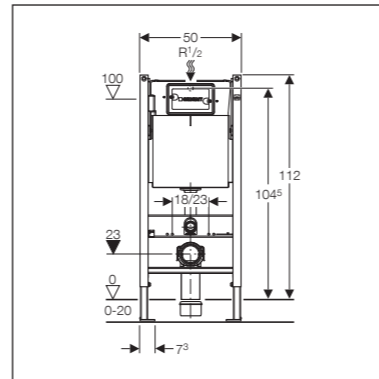

The new Delta Line

The actuator plates of the new Delta Line convince through stylish design variants and a wide selection of differing versions.

The range of new Delta actuator plates was developed especially for use in modern bathroom worlds. The smaller dimensions of the plates are fully in line with the latest trends and enable them to fit seamlessly into harmonious bathroom designs.

Design

The Delta actuator plates are available in both, the flush-stop as well as the dual flush version – each in three attractive colours. The design selection now includes not only round, but also square buttons to fit into various bathroom environments.

Extension of existing range

The new line is distinguished not only by modern design but also represents an extension of the existing range in the accustomed high quality. The Delta range thus creates added value for the user compared with previous models.

Duofix Elements

New cisterns have also been developed to match the Delta Line; these are adapted to the smaller dimensions of the actuator plates. The service openings are designed such that easy access for maintenance is ensured at all times.

Duofix element with UP182, front actuation

Application Purpose

- For front actuation
- For installation in part-height or room-height drywall construction in front of a solid or drywall construction
- For wall-hung WC with fastening distance 18 cm or 23 cm
- For a floor construction of 0–20 cm

Characteristics

- Installation depth 12 cm
- Self-supporting
- Galvanized leg supports, adjustable from 0–20 cm, with detent mark
- Powder-coated, colour Geberit blue
- Dual-flush with Delta50 or Delta21 actuator plate
- Flush-stop or single flush with Delta40 or Delta11
- Concealed cistern fully insulated against condensation
- Immediate post flush possible with factory setting
- Holes dia. 9 mm for fastening in wood frame construction
- Foot plate plastic, depth suitable for mounting in UW50 profiles
- Adjustable flushing volume
- Water supply connection at centre back or at the top

Product Details

Factory setting	6 and 3 l
Flush range small	3/4 l
Flush range large	6/9 l
Interruptible flush-stop	6/9 l

Scope of Delivery

- Galvanized leg supports, adjustable, premounted
- 2 threaded rods M12 for ceramics fastening
- Protection cover for service opening, polystyrene foam
- Angle stop valve R $\frac{1}{2}$ " and plug adapter
- Outlet bend bracket
- Connector set $\varnothing$ 90mm
- WC outlet bend, PE-HD, $\varnothing$ 90/90 mm
- Adapter sleeve, dia. 90/110 mm
- Two protection plugs
- Fastening material
- Excluded: Actuator plate

Ordering Information

458.160.00.1
Duofix element with UP182, front actuation

Delta Actuator Plates

Delta11

115.120.11.1	white alpine
115.120.21.1	bright chrome-plated
115.120.46.1	matt chrome-plated

Delta21

115.125.11.1	white alpine
115.125.21.1	bright chrome-plated
115.125.46.1	matt chrome-plated

Delta40

115.130.11.1	white alpine
115.130.21.1	bright chrome-plated
115.130.46.1	matt chrome-plated

Delta50

115.135.11.1	white alpine
115.135.21.1	bright chrome-plated
115.135.46.1	matt chrome-plated