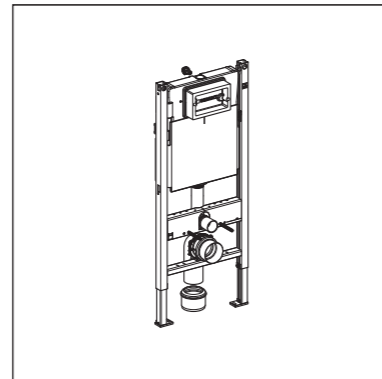

The new Delta Line

The actuator plates of the new Delta Line convince through stylish design variants and a wide selection of differing versions.

The range of new Delta actuator plates was developed especially for use in modern bathroom worlds. The smaller dimensions of the plates are fully in line with the latest trends and enable them to fit seamlessly into harmonious bathroom designs.

Design

The Delta actuator plates are available in both, the flush-stop as well as the dual flush version – each in three attractive colours. The design selection now includes not only round, but also square buttons to fit into various bathroom environments.

Extension of existing range

The new line is distinguished not only by modern design but also represents an extension of the existing range in the accustomed high quality. The Delta range thus creates added value for the user compared with previous models.

Duofix Elements

New cisterns have also been developed to match the Delta Line; these are adapted to the smaller dimensions of the actuator plates. The service openings are designed such that easy access for maintenance is ensured at all times.

Duofix element with UP182, front actuation

Application Purpose

- For front actuation
- For installation in part-height or room-height drywall construction in front of a solid or drywall construction
- For wall-hung WC with fastening distance 18 cm or 23 cm
- For a floor construction of 0–20 cm

Characteristics

- Installation depth 12 cm
- Self-supporting
- Galvanized leg supports, adjustable from 0–20 cm, with detent mark
- Powder-coated, colour Geberit blue
- Dual-flush with Delta50 or Delta21 actuator plate
- Flush-stop or single flush with Delta40 or Delta11
- Concealed cistern fully insulated against condensation
- Immediate post flush possible with factory setting
- Holes dia. 9 mm for fastening in wood frame construction
- Foot plate plastic, depth suitable for mounting in UW50 profiles
- Adjustable flushing volume
- Water supply connection at centre back or at the top

Product Details

Factory setting	6 and 3 l
Flush range small	3/4 l
Flush range large	6/9 l
Interruptible flush-stop	6/9 l

Scope of Delivery

- Galvanized leg supports, adjustable, premounted
- 2 threaded rods M12 for ceramics fastening
- Protection cover for service opening, polystyrene foam
- Angle stop valve R $\frac{1}{2}$ " and plug adapter
- Outlet bend bracket
- Connector set $\varnothing$ 90mm
- WC outlet bend, PE-HD, $\varnothing$ 90/90 mm
- Adapter sleeve, dia. 90/110 mm
- Two protection plugs
- Fastening material
- Excluded: Actuator plate

Ordering Information

458.160.00.1
Duofix element with UP182, front actuation

Delta Actuator Plates

Delta11

115.120.11.1	white alpine
115.120.21.1	bright chrome-plated
115.120.46.1	matt chrome-plated

Delta21

115.125.11.1	white alpine
115.125.21.1	bright chrome-plated
115.125.46.1	matt chrome-plated

Delta40

115.130.11.1	white alpine
115.130.21.1	bright chrome-plated
115.130.46.1	matt chrome-plated

Delta50

115.135.11.1	white alpine
115.135.21.1	bright chrome-plated
115.135.46.1	matt chrome-plated